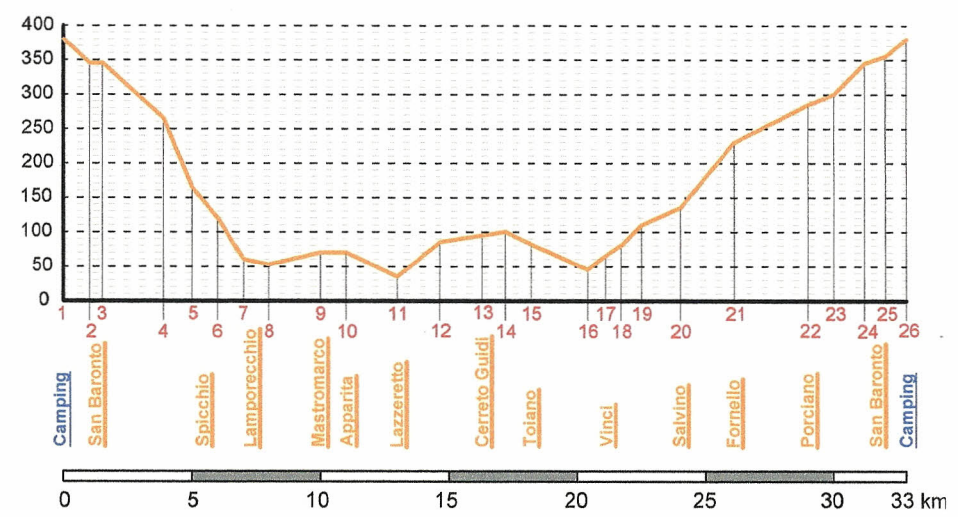

Cycle route n°1 "Terre di Leonardo": 33 Km Level: medium (2 h. and 15 min. to 15 Km/h)

N° WP	Description of point	Coordinates GPS		Distance Km	Sea level ml.
		N	E		
1	START...TURN RIGHT and take Via Nardini	43,84210	10,91034	0	380
2	TURN RIGHT and take Strada Provinciale 9	43,83964	10,91945	1	345
3	KEEP RIGHT on Strada Provinciale 16	43,83528	10,91877	1,5	345
4	Village "ALBERGHI" GO ON	43,82866	10,91469	3,9	265
5	TURN RIGHT and take Via Spicchio	43,82474	10,91108	5,0	165
6	TURN RIGHT and take Strada Provinciale 16	43,82144	10,90724	6,0	120
7	Roundabout Lamporecchio: TAKE 2° EXIT	43,81703	10,89619	7,0	60
8	GO ON	43,81127	10,89068	8,0	52
9	TURN LEFT and take Strada Provinciale 48	43,79682	10,87736	10,0	70
10	Village "APPARITA": KEEP RIGHT	43,78733	10,87974	11,0	70
11	Traffic Light: TURN LEFT and take Via Piave	43,77766	10,86232	13,0	35
12	GO ON	43,76663	10,86660	14,7	85
13	Traffic Light: TURN LEFT	43,75997	10,88030	16,3	95
14	GO ON	43,76709	10,88960	17,2	100
15	Village "TOIANO": GO ON	43,76991	10,89613	18,2	82
16	Roundabout "VINCI": Take 2° exit	43,78073	10,91725	20,4	45
17	Traffic Light in "VINCI": GO ON	43,78439	10,92440	21,1	65
18	"VINCI": KEEP RIGHT	43,78882	10,92841	21,7	85
19	KEEP LEFT on Strada Provinciale 16	43,79538	10,92905	22,5	110
20	Village "SALVINO": GO ON	43,80136	10,92960	24,0	135
21	Village "FORNELLO": KEEP RIGHT	43,81086	10,92601	26,1	230
22	Village "PORCIANO": KEEP RIGHT	43,82262	10,92533	29,0	285
23	Village "PAPIANO": GO ON	43,82719	10,92558	30,0	300
24	Village "SAN BARONTO": KEEP RIGHT	43,83528	10,91877	31,2	345
25	Village "SAN BARONTO": TURN LEFT	43,83911	10,92191	32,0	352
26	Camping FINISH	43,84210	10,91034	32,8	380